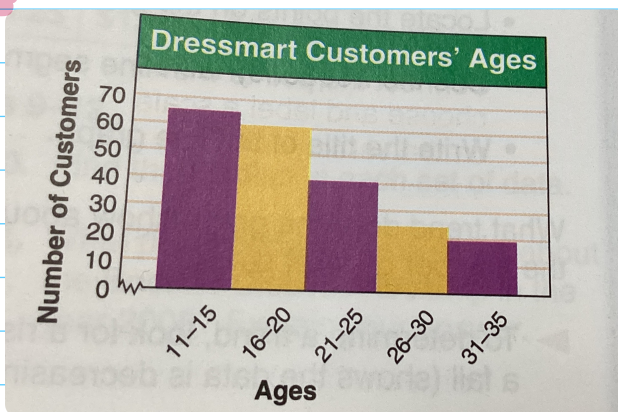

★ Histograms 7-8

Learning histograms →

↓ intervals

Ages	Frequency
10-19	3
20-29	8
30-39	4
40-49	3
50-59	5
60-69	7
70-79	2

Ages of Marathon Runners							
70	55	32	18	21	42	60	56
68	51	29	19	28	33	45	22
59	64	72	24	19	54	66	65
25	45	66	23	22	36	37	65

Reading histograms →

11-15: 65 years
 16-20: 60 years
 21-25: 40 years
 26-30: 25 years
 31-35: 20 years