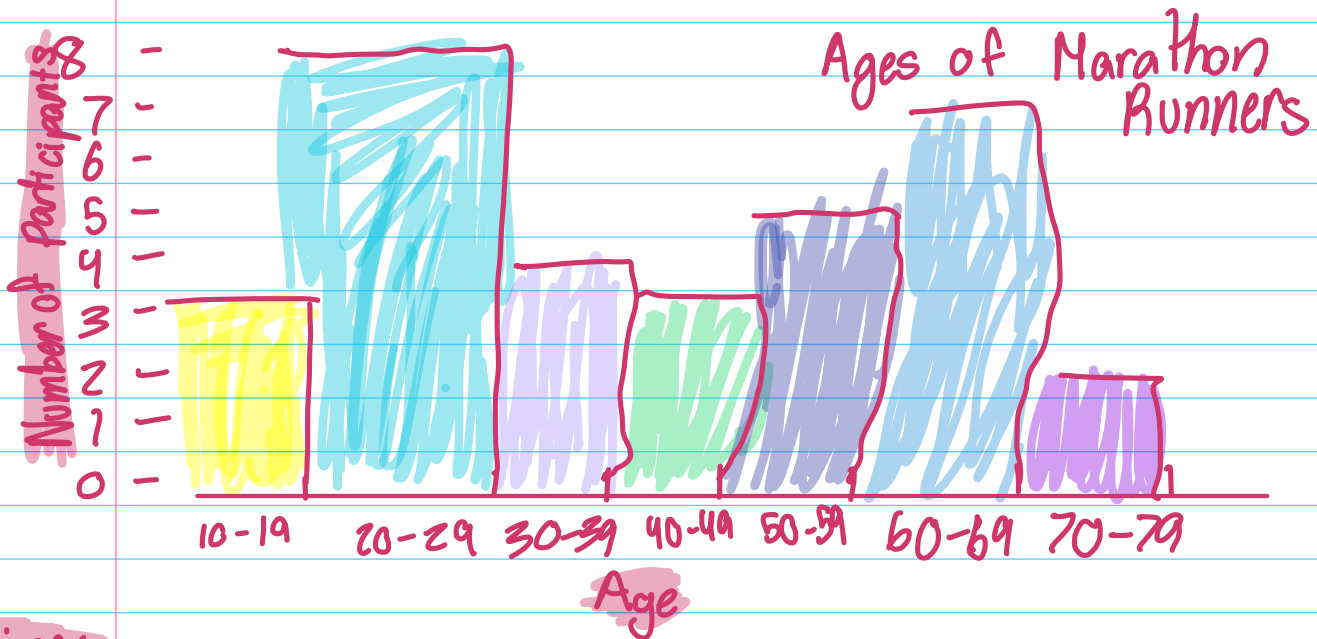

★ Histograms 7-8

Learning histograms →

↓ intervals

Ages	Frequency
10-19	3
20-29	8
30-39	4
40-49	3
50-59	5
60-69	7
70-79	2

Ages of Marathon Runners							
70	55	32	18	21	42	60	56
68	51	29	19	28	33	45	22
59	64	72	24	19	54	66	65
25	45	66	23	22	36	37	65

Reading histograms →

11-15: 65 years
 16-20: 60 years
 21-25: 40 years
 26-30: 25 years
 31-35: 20 years